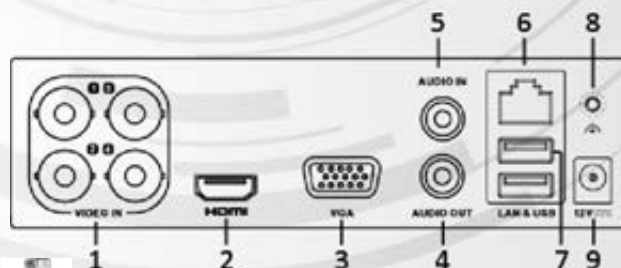

Physical Interfaces

NOTE

The rear panel of DS-7108HGHI-F1/DS-7116HGHI-F1 provides 8/16 video input interfaces.

Index	Name
1	VIDEO IN
2	HDMI Interface
3	VGA Interface
4	AUDIO OUT, RCA Connector
5	AUDIO IN, RCA Connector
6	LAN Network Interface
7	USB Ports
8	GND
9	12VDC Power Input