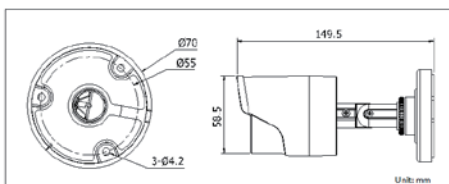

DS-2CE16C0T-IR HD720P IR Bullet Camera

TURBO HD

Key features

- 1.0 Megapixel high-performance CMOS
- Turbo HD output, up to 720P resolution
- True Day/Night
- DNR, Smart IR
- Up to 20m IR distance
- IP66 weatherproof

Dimensions

Accessories

Video balun
DS-1H18

Available models

DS-2CE16C0T-IR

DS-2CE16C0T-IR	
Camera	
Image Sensor	Progressive Scan CMOS
Effective Pixels	1280(H)*720(V)
Min. Illumination	0.01 Lux @(F1.2,AGC ON), 0 Lux with IR
Shutter Time	1/25(1/30) s to 1/50,000 s
Lens	3.6mm (2.8mm, 6mm optional)
	Angle of View: 71°(3.6mm), 92°(2.8mm), 57°(6mm)
Lens Mount	M12
Angle Adjustment	Pan: 0 - 360°, Tilt: 0 - 90°, Rotation: 0 - 360°
Day & Night	ICR
Synchronization	Internal synchronization
Video Frame Rate	720p@25fps/720p@30fps
HD Video Output	1 Turbo HD output
General	
Working Temperature/ Humidity	-40 °C - 60 °C (-40 °F - 140 °F) Humidity 90% or less (non-condensing)
Power Supply	12V DC
Power Consumption	Max. 4W
Weather Proof Ratings	IP66
IR Range	Up to 20m
Dimension	Φ 70×149.5 mm (Φ 2.76" ×5.89")
Weight(approx.)	360g (0.79lb)