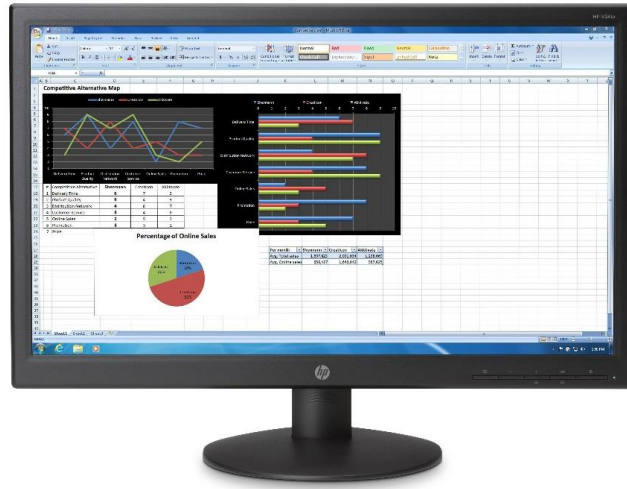

HP V241p 23.6-inch LED Backlit Monitor

The budget-friendly business display designed for every day.

This sleek, thin-profile LED monitor delivers 1920 x 1080 resolution, VGA and DVI-D inputs for easy connectivity, and an ample 23.6-inch diagonal screen size—all at an unbelievably low price point. Enjoy business-class brightness, contrast, and clarity in a monitor that's designed with the environment in mind and easy on the wallet.

Affordable and stylish

Place this sleek, budget-friendly design that complements HP desktops and notebooks wherever you need it. The internal power supply keeps your desk tidy.

Business-class presentation features

Move freely around the 23.6-inch diagonal screen that offers plenty of room to multi-task across your documents and e-mail.

Enjoy crisp, clear views of your content and plenty of room to multi-task with 1920 x 1080 resolution, 5M:1 dynamic contrast ratio, and 8 ms response time on a 23.6-inch diagonal screen.¹ Easily connect to your devices with VGA and DVI-D inputs.